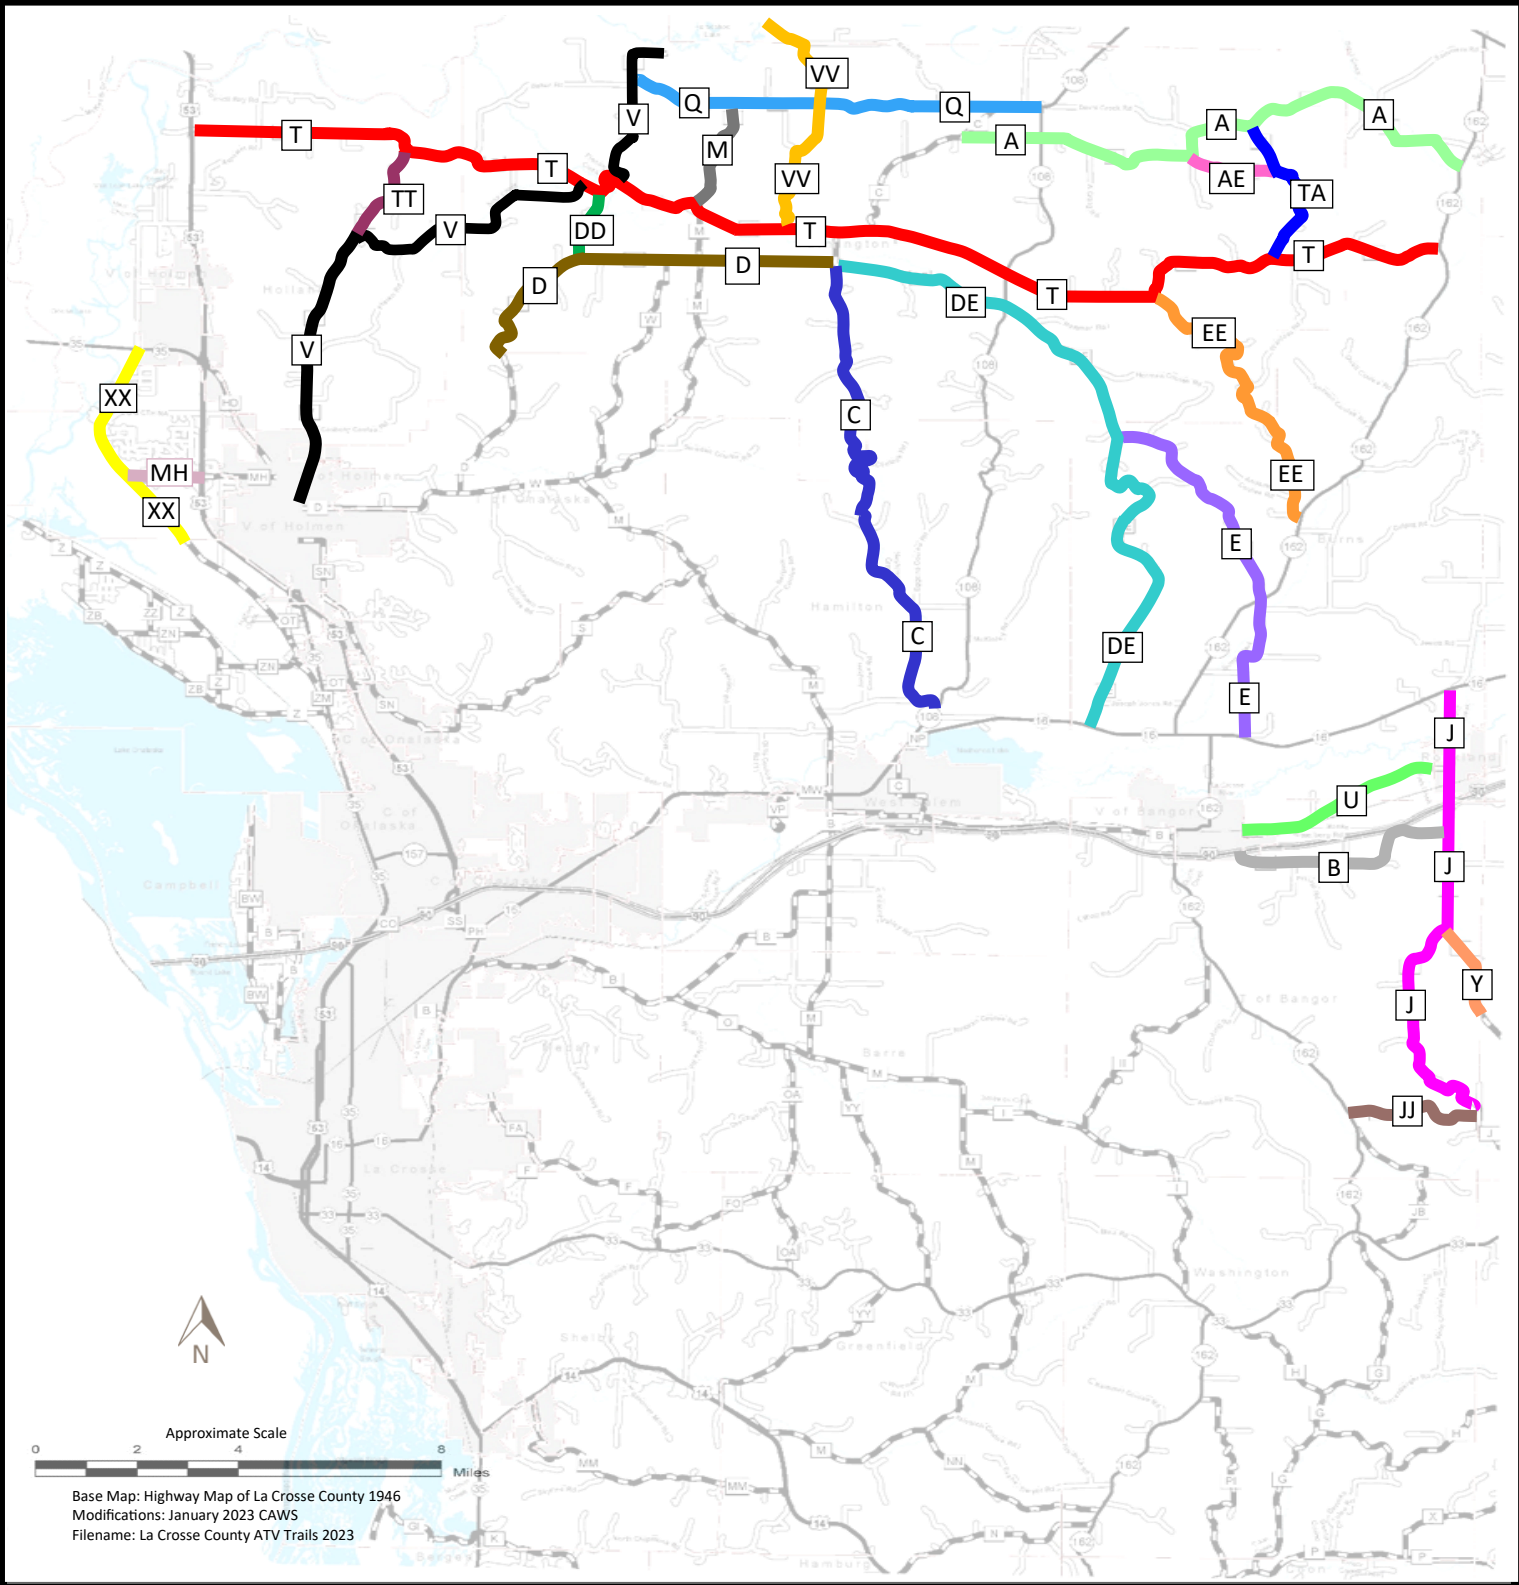

La Crosse County ATV Trails 2023

Base Map: Highway Map of La Crosse County 1946
 Modifications: January 2023 CAWS
 Filename: La Crosse County ATV Trails 2023

ROUTES:

- █ CTH A entire length from CTH C to STH 16
- █ CTH AE entire length from CTH A to CTH T
- █ CTH B from I90 to CTH J
- █ CTH C from STH 108 to CTH DE
- █ CTH D from CTH C to the Farmington Town Line
- █ CTH DD entire length from CTH T to CTH D
- █ CTH DE entire length from STH 16 to CTH
- █ CCTH E entire length from STH 16 to CTH T
- █ CTH EE entire length from STH 162 CTH T
- █ CTH J from Rockland Village limits south to Monroe County Line
- █ CTH JJ entire length from STH 162 to CTH J
- █ CTH M from CTH D to CTH Q
- █ CTH MH from CTH XX east to Holmen Village limits
- █ CTH Q entire length from CTH V to STH 10
- █ CTH T entire length from STH 162 to STH 53
- █ CTH TA entire length from CTH T to CTH A
- █ CTH TT entire length from CTH T to CTH V
- █ CTH U from the eastern Bangor City Limit to the western Rockland City Limit
- █ CTH V from the end of CTH V to Holmen Village limits
- █ CTH VV entire length from CTH T to Jackson County Line
- █ CTH XX from Holland Town limits north to STH 35
- █ CTH Y entire length from CTH J to the Monroe County Line