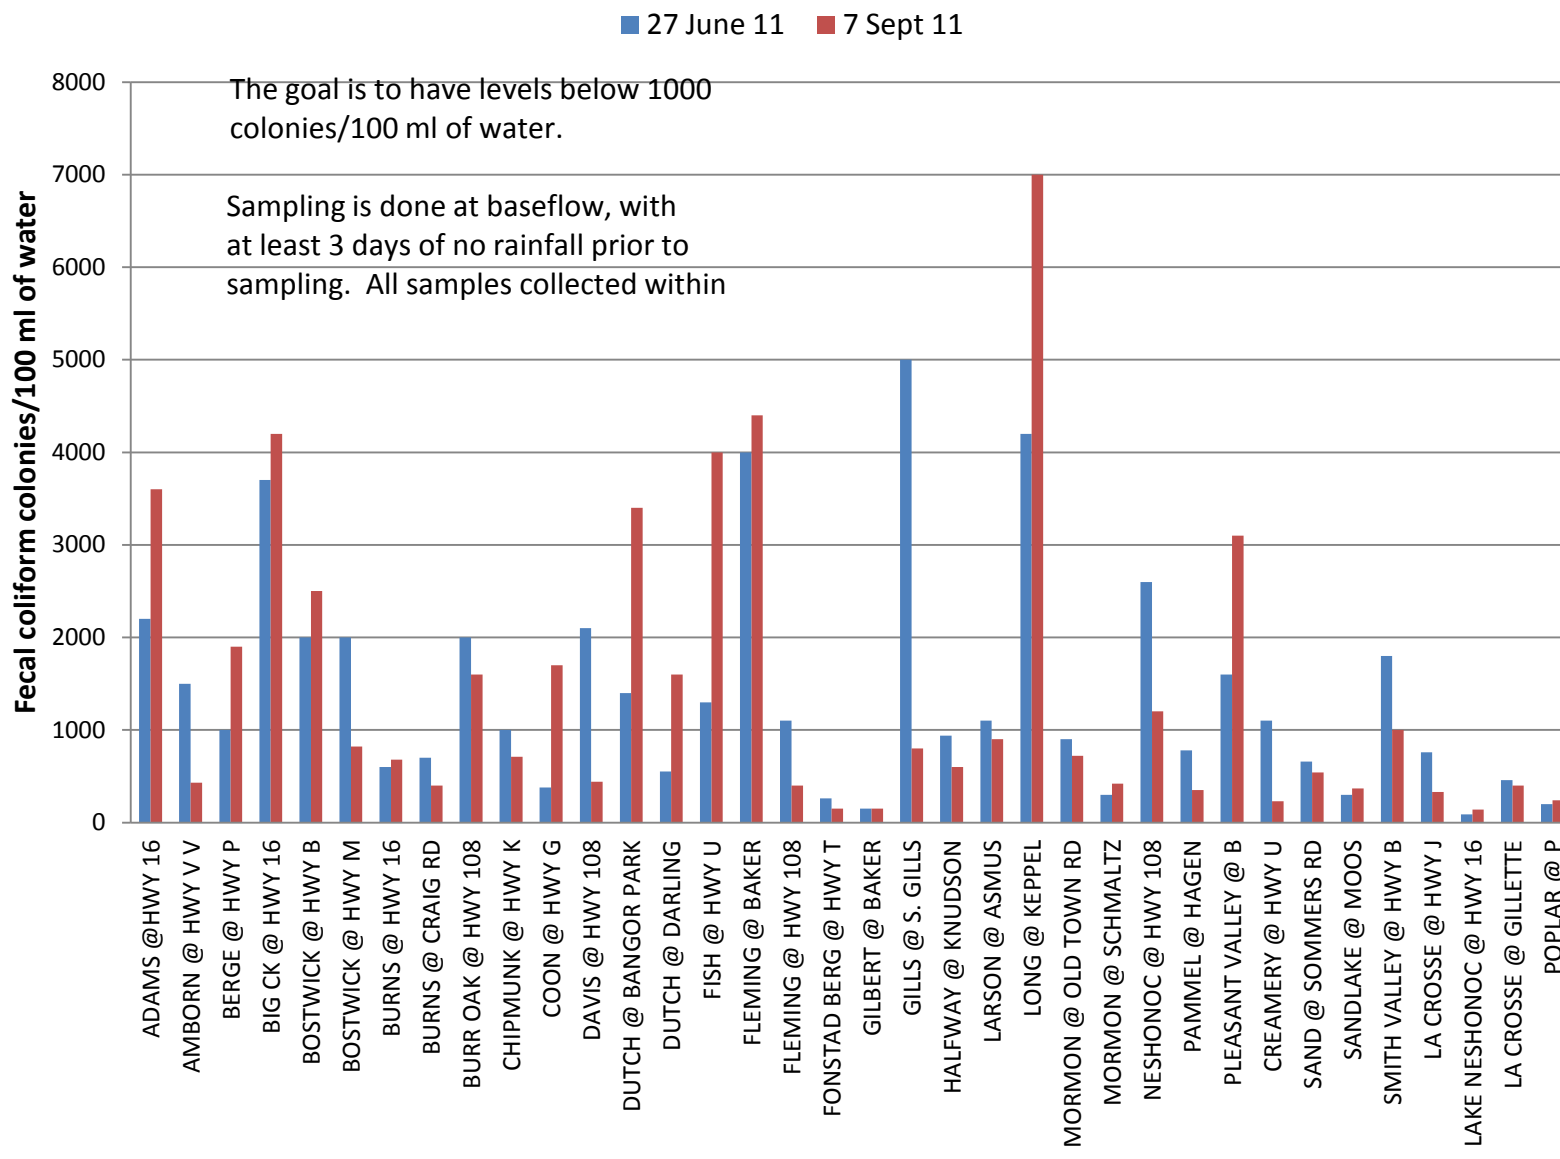

## 2011 County-wide fecal coliform counts

## 2011 County-wide total phosphorus levels

■ 27 June 11 ■ 7 Sept 11